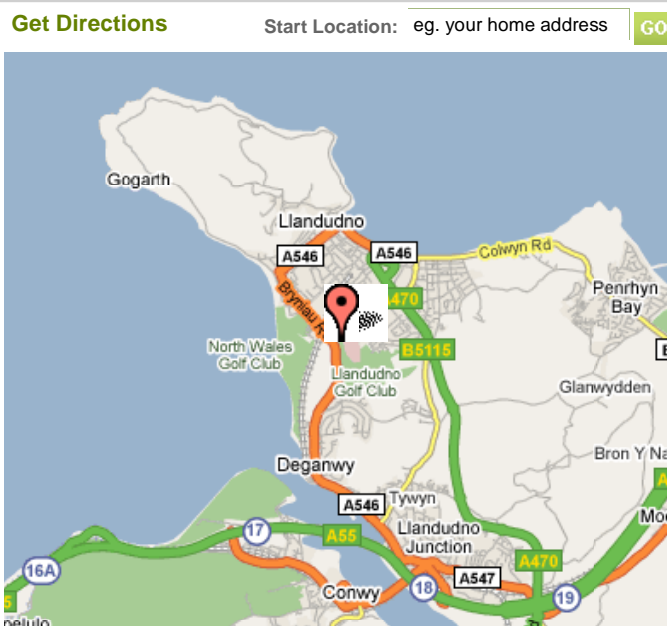

### How to find us

#### Location

Maesdu Golf Club is located near the holiday seaside town of Llandudno, North Wales.

It is convenient to reach via the A55.

**From Holyhead or Chester - 1 hour**

**From Liverpool - 1 hour 30mins**

**From Manchester - 1 hour 45mins**

**Directions**

Site Map

**Location information**

Take the A55 exit for Conwy/Deganwy turning on to the A546. Follow the road for approximately two miles and the clubhouse will be visible on the right-hand side of the road. Then take the first turning right into Hospital Road and then turn right into the Club car park.