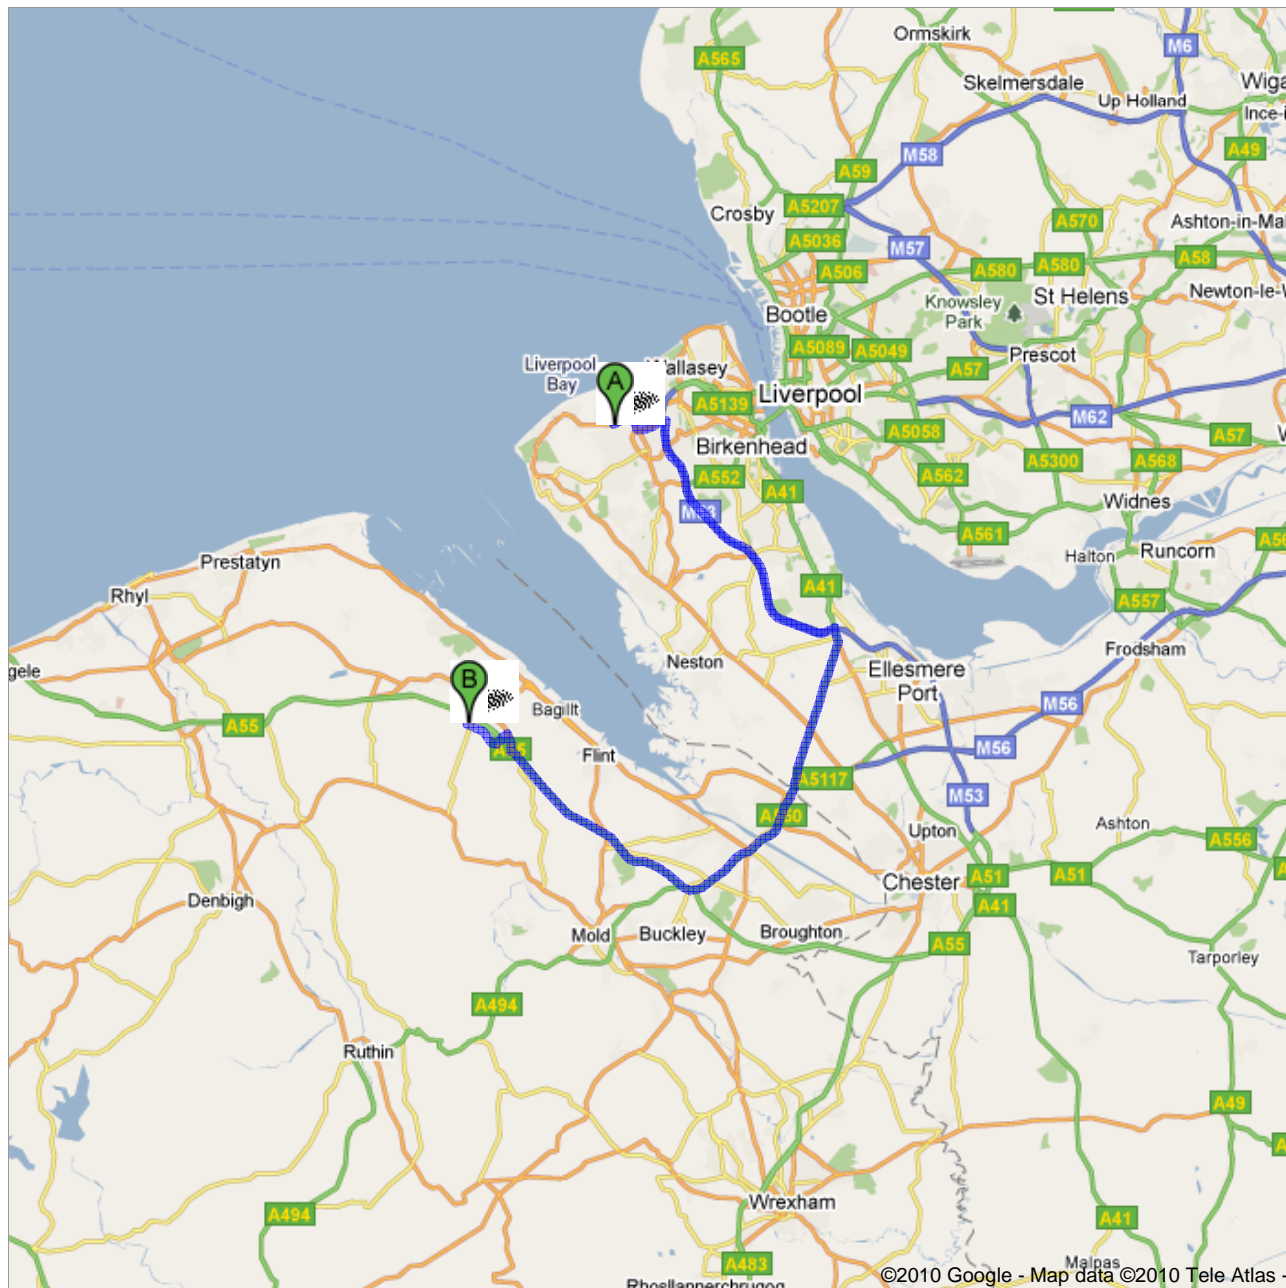

Directions to Holywell, Clwyd CH88LQ, UK  
31.1 mi – about 45 mins

 Wirral, Merseyside CH466DQ, UK

	1. Head <b>east</b> on <b>Hoylake Rd/A553</b> toward <b>Acton Ln</b> About 2 mins	go 0.7 mi total 0.7 mi
	2. At the roundabout, take the <b>3rd</b> exit onto <b>Upton Rd/A551</b> Continue to follow A551 About 2 mins	go 0.6 mi total 1.3 mi
	3. Take the ramp to <b>Wallasey/Liverpool/Chester/M53</b>	go 0.2 mi total 1.4 mi
	4. Merge onto <b>Moreton Spur/A5027</b>	go 0.3 mi total 1.8 mi
	5. Take the ramp to <b>M53</b>	go 0.2 mi total 2.0 mi
	6. Keep <b>right</b> at the fork, follow signs for <b>Birkenhead/Chester/M53 (S)</b> and merge onto <b>M53</b> About 10 mins	go 9.2 mi total 11.2 mi
	7. At junction <b>5</b> , take the <b>A41</b> exit to <b>Eastham</b>	go 0.2 mi total 11.4 mi
	8. At the roundabout, take the <b>3rd</b> exit onto <b>New Chester Rd/A41</b> heading to <b>Queensferry/A550</b> About 1 min	go 0.5 mi total 12.0 mi
	9. Slight <b>right</b> at <b>Welsh Rd/A550</b> Continue to follow A550 Entering Wales About 10 mins	go 5.0 mi total 17.0 mi
	10. At the roundabout, take the <b>2nd</b> exit onto the <b>Welsh Rd/A550</b> ramp About 1 min	go 0.3 mi total 17.3 mi
	11. Merge onto <b>Welsh Rd/A550</b> Continue to follow A550 About 3 mins	go 1.9 mi total 19.2 mi
	12. Continue onto <b>A494</b> (signs for <b>Mold/Yr Wyddgrug/Conwy/A55</b> ) About 3 mins	go 2.3 mi total 21.5 mi
	13. Continue onto <b>A55</b> About 7 mins	go 7.1 mi total 28.6 mi
	14. At junction <b>32</b> , exit onto <b>A5026</b> toward <b>Holywell/Treffynnon</b> About 1 min	go 0.7 mi total 29.3 mi
	15. Turn <b>left</b>	go 0.2 mi total 29.5 mi
	16. Turn <b>right</b>	go 322 ft total 29.6 mi
	17. Turn <b>left</b>	go 0.2 mi total 29.7 mi
	18. Take the 1st <b>right</b>	go 0.2 mi total 29.9 mi
	19. Turn <b>right</b> About 3 mins	go 1.2 mi total 31.1 mi
	20. Turn <b>right</b> Destination will be on the right	go 89 ft total 31.1 mi

Map data ©2010 Tele Atlas