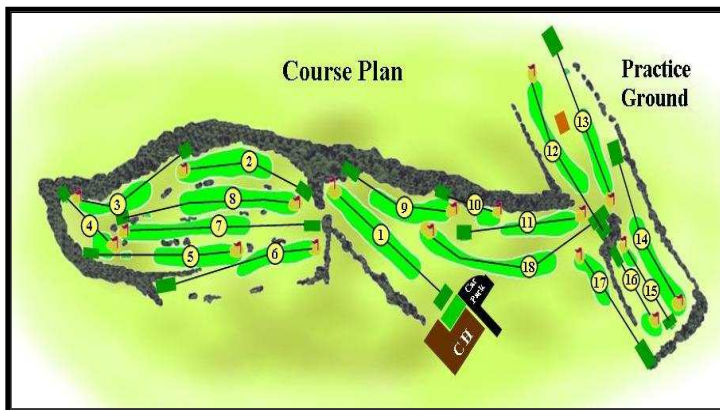

The Course

MEMBERSHIP

[CLICK HERE](#)

PRO SHOP

[CLICK HERE](#)

THE COURSE

[CLICK HERE](#)

Dean Wood Golf Club is not the longest course in Lancashire at just over 6,000 yards, but don't let the yardage fool you! This is a course of two halves, presenting a challenge to all categories of golfer.

The first nine holes, or new nine to the older members, was designed by the renowned golf course architect and 5 times Open Champion James Braid and lies north of the Clubhouse. It is situated on tree lined parkland surrounded by Dean Wood, presenting a gentle but pleasant introduction to the back nine. The second nine, which are the original nine holes presents a totally different challenge, demanding a high degree of accuracy and good shot making, with each hole consisting of sloping fairways and small undulating greens.

Out of bounds to the right on the first nine and left on the back nine, is a constant threat to the wayward golfer. Don't let this deter you, playing Dean Wood is a challenging experience that will also reward you with some of the finest views of East Lancashire.

We are sure you will enjoy and remember the experience, and want to come back again.

Click on Hole number to view the hole information:

Hole	White Yards	Par	Yellow Yards	Stroke Index	Red Yards	Par	Stroke Index
1	367	4	355	12	368	4	9
2	389	4	370	6	360	4	5
3	335	4	326	10	314	4	13
4	148	3	138	16	132	3	17
5	368	4	349	2	300	4	3
6	338	4	318	18	303	4	15
7	514	5	500	14	444	5	11
8	522	5	512	4	450	5	1
9	337	4	321	8	315	4	7
	3318	37	3189	OUT	2986	37	
10	157	3	138	15	109	3	18
11	398	4	372	1	291	4	4
12	343	4	330	13	298	4	8
13	358	4	340	9	347	4	2
14	391	4	367	3	263	4	16
15	206	3	186	11	177	3	12
16	192	3	175	5	173	3	10
17	279	4	263	17	257	4	6
18	506	5	490	7	380	5	14
	2830	34	2661	IN	2295	34	
	3318	37	3189	OUT	2986	37	
	6148	71	5850	TOTAL	5281	71	
	PAR 71		PAR 71		PAR 71		
	SSS 70		SSS 69		SSS 71		